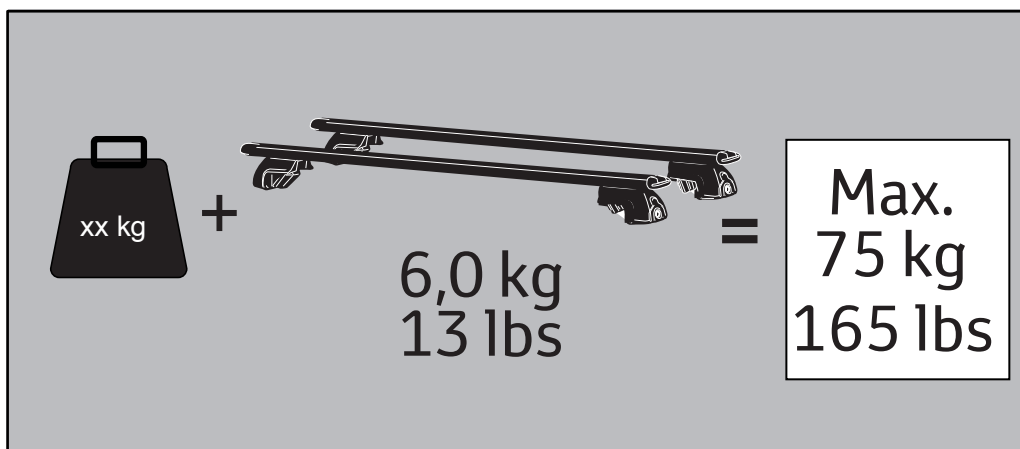

3x

CITY CRASH
Complies with ISO norm

ISO 11154-E

1

2

3

4x

5