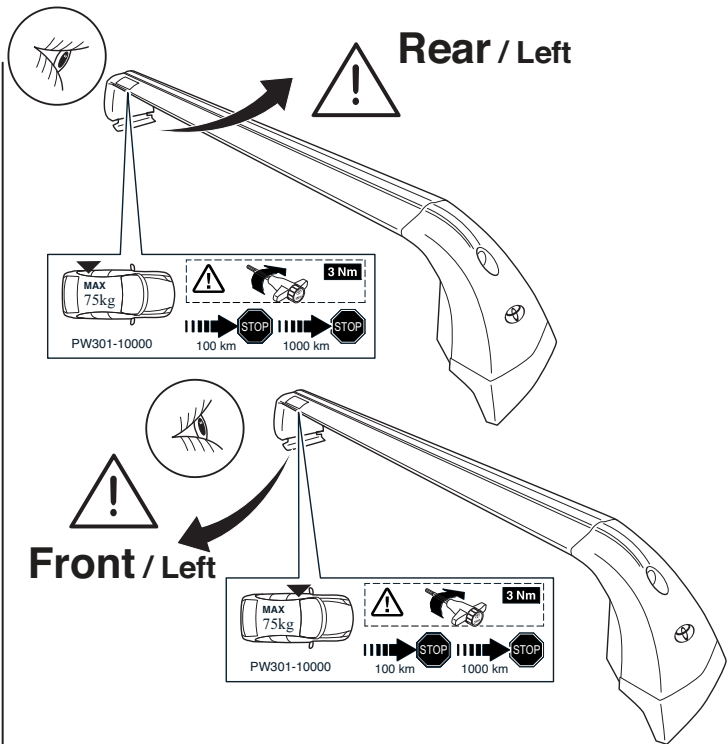

3x

CITY CRASH
Complies with ISO norm

ISO 11154-E

1

2

3

4x

5