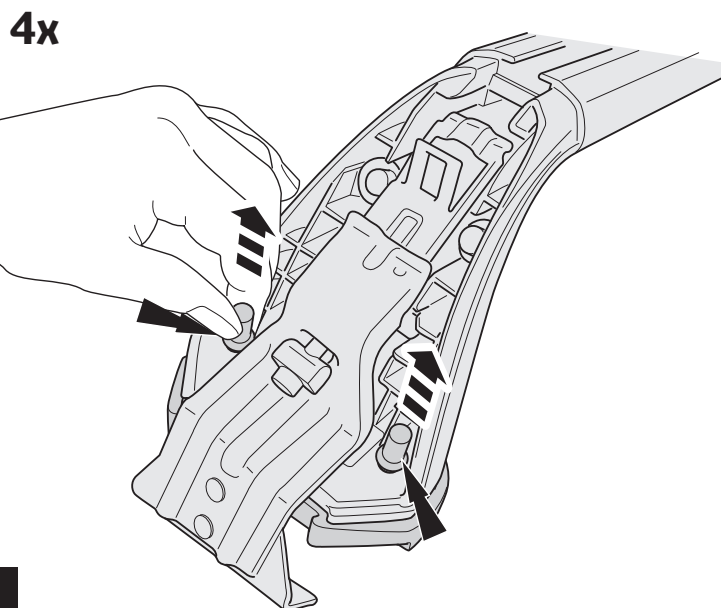

3x

CITY CRASH
Complies with ISO norm

ISO 11154-E

1

2

3

4x

5