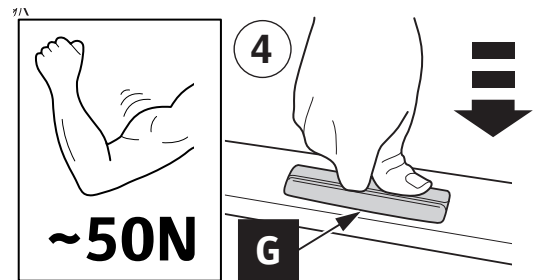

3x

CITY CRASH
Complies with ISO norm

ISO 11154-E

1

2

3

4x

5