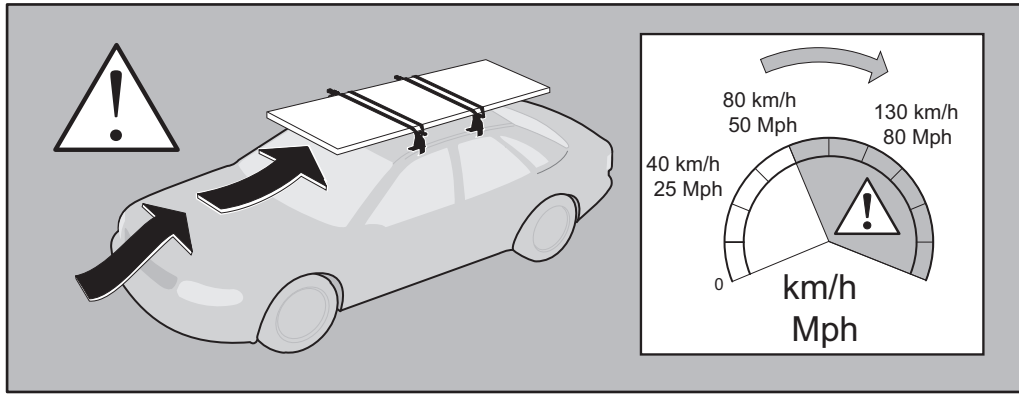

3x

CITY CRASH
Complies with ISO norm

ISO 11154-E

1

2

3

4x

5