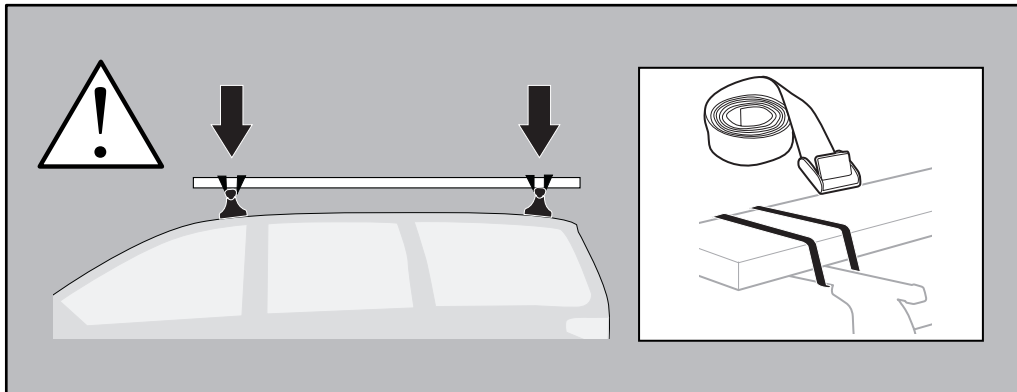

3x

CITY CRASH
Complies with ISO norm

ISO 11154-E

1

2

3

4x

5