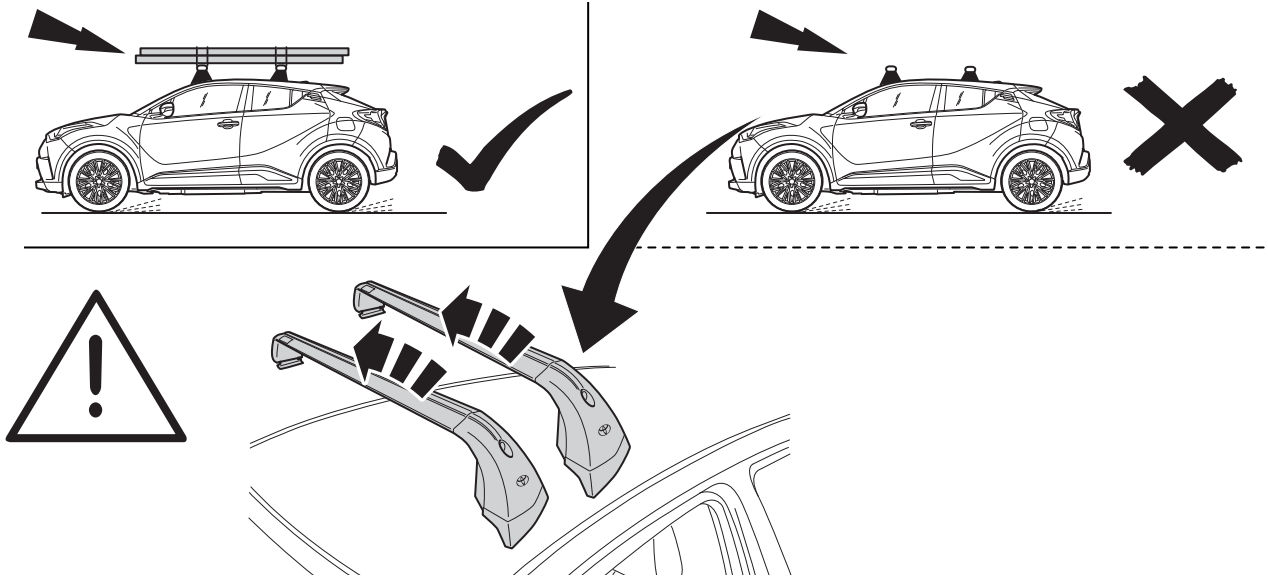

3x

CITY CRASH
Complies with ISO norm

ISO 11154-E

1

2

3

4x

5