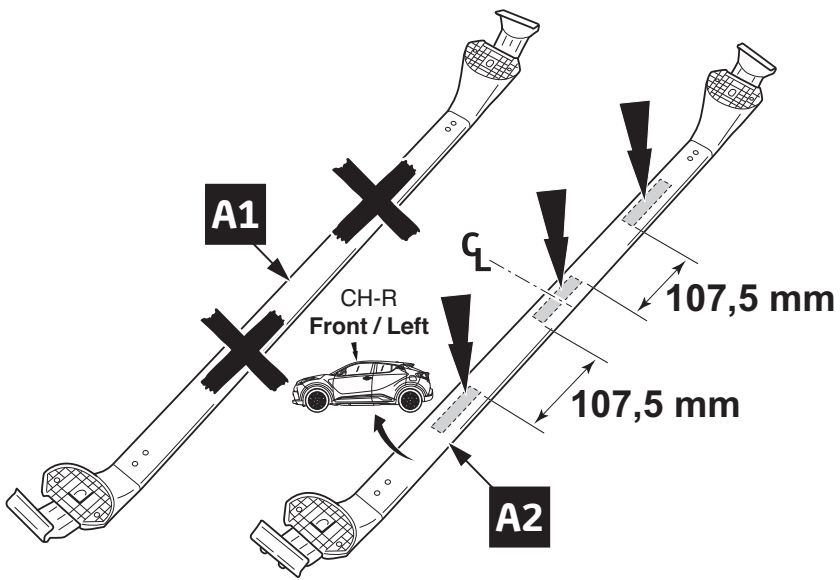

3x

CITY CRASH
Complies with ISO norm

ISO 11154-E

1

2

3

4x

5