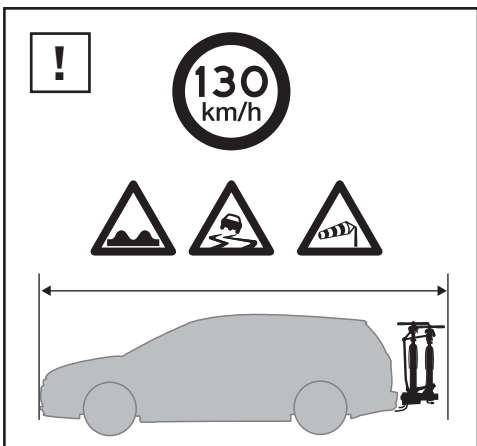

Thule One-Key System

- **544** (x4)
- **596** (x6)
- **588** (x8)
- **452** (x12)