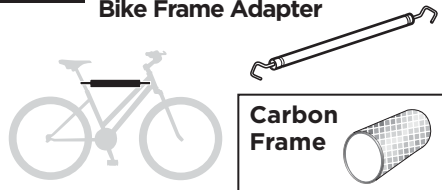

982

Rahmenadapter
Bike Frame Adapter