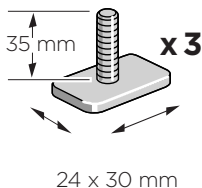

Thule T-track adapter 889-3 for Thule FreeRide 530/532 and Thule Outride 561

> Instructions

Thule Sweden AB, Box 69, 330 33 Hillerstorp, SWEDEN

info@thule.com

www.thule.com

» PART OF THULE GROUP

501-8050-01