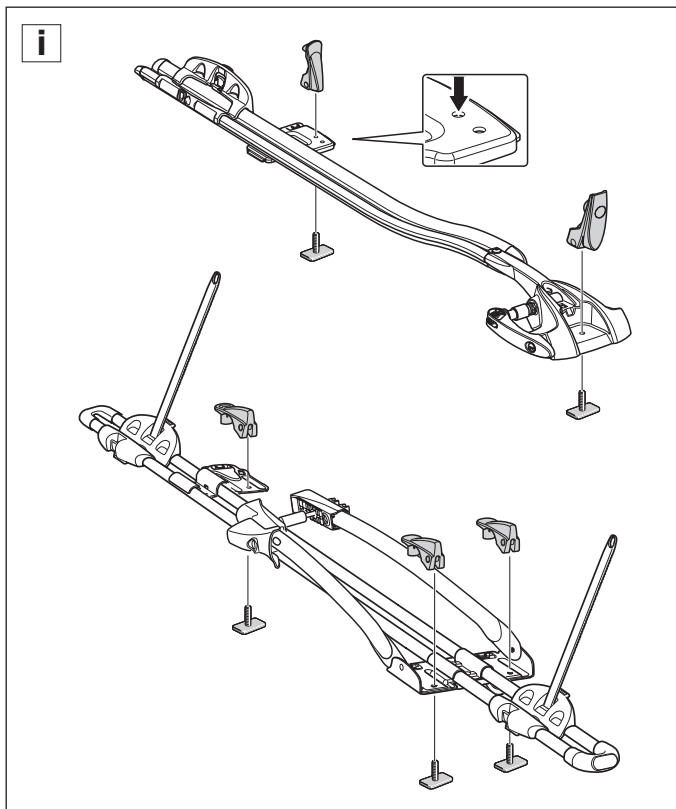

Thule T-track adapter 889-3 for Thule FreeRide 530/532 and Thule Outride 561

> Instructions

Thule Sweden AB, Box 69, 330 33 Hillerstorp, SWEDEN

info@thule.com

www.thule.com

» PART OF THULE GROUP

501-8050-01