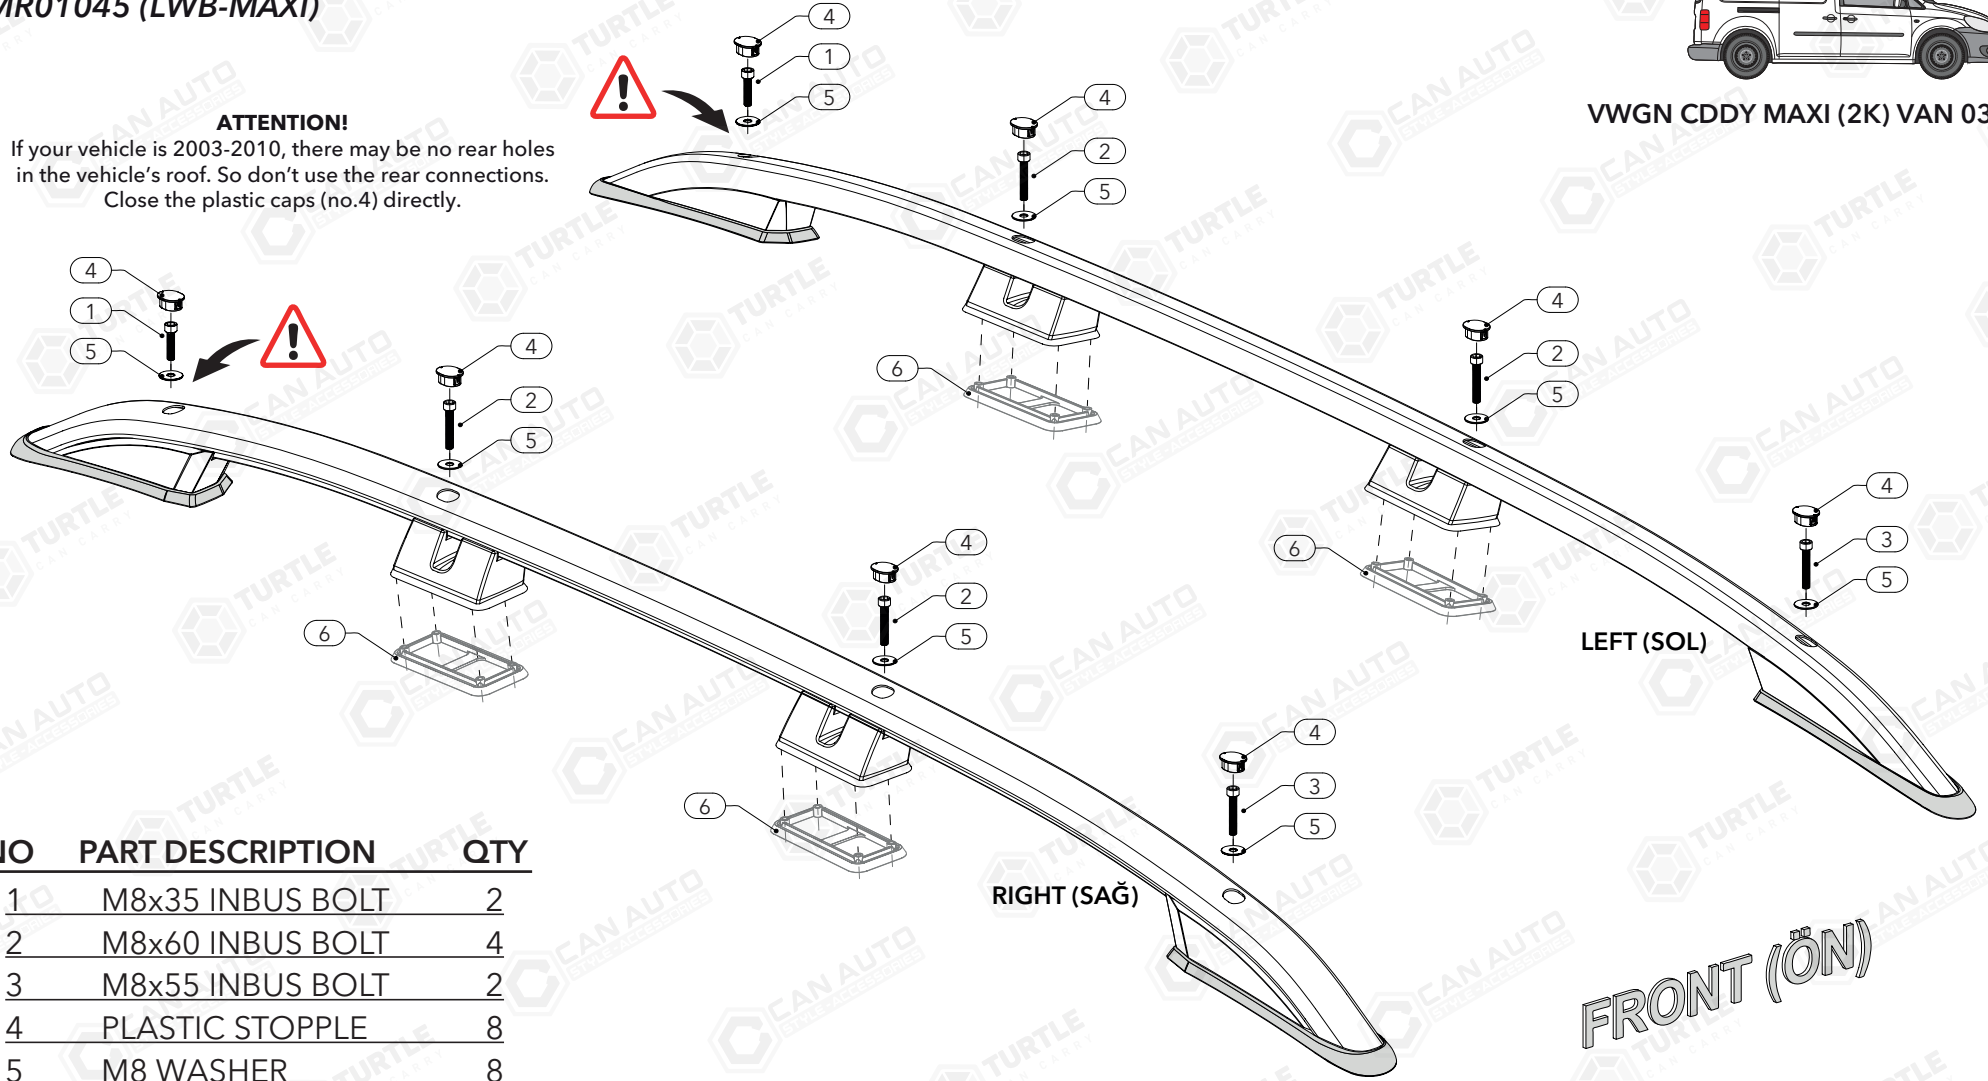

FIRST TIME INSTALLATION

- * REMOVE PARTS FROM INSIDE THE PACKAGE AND CHECK THEM ALL
- * CONTACT YOUR DEALER IF ANY PART IS MISSING OR DAMAGED
- * USE THE EQUIPMENT SPECIFIED FOR INSTALLATION

ROOF RAIL CROWN

MR01045 (LWB-MAXI)

LWB-MAXI

VWGN CDDY MAXI (2K) VAN 03-

ATTENTION!

If your vehicle is 2003-2010, there may be no rear holes in the vehicle's roof. So don't use the rear connections. Close the plastic caps (no.4) directly.

NO	PART DESCRIPTION	QTY
1	M8x35 INBUS BOLT	2
2	M8x60 INBUS BOLT	4
3	M8x55 INBUS BOLT	2
4	PLASTIC STOPPLE	8
5	M8 WASHER	8
6	RUBBER PAD MID	4