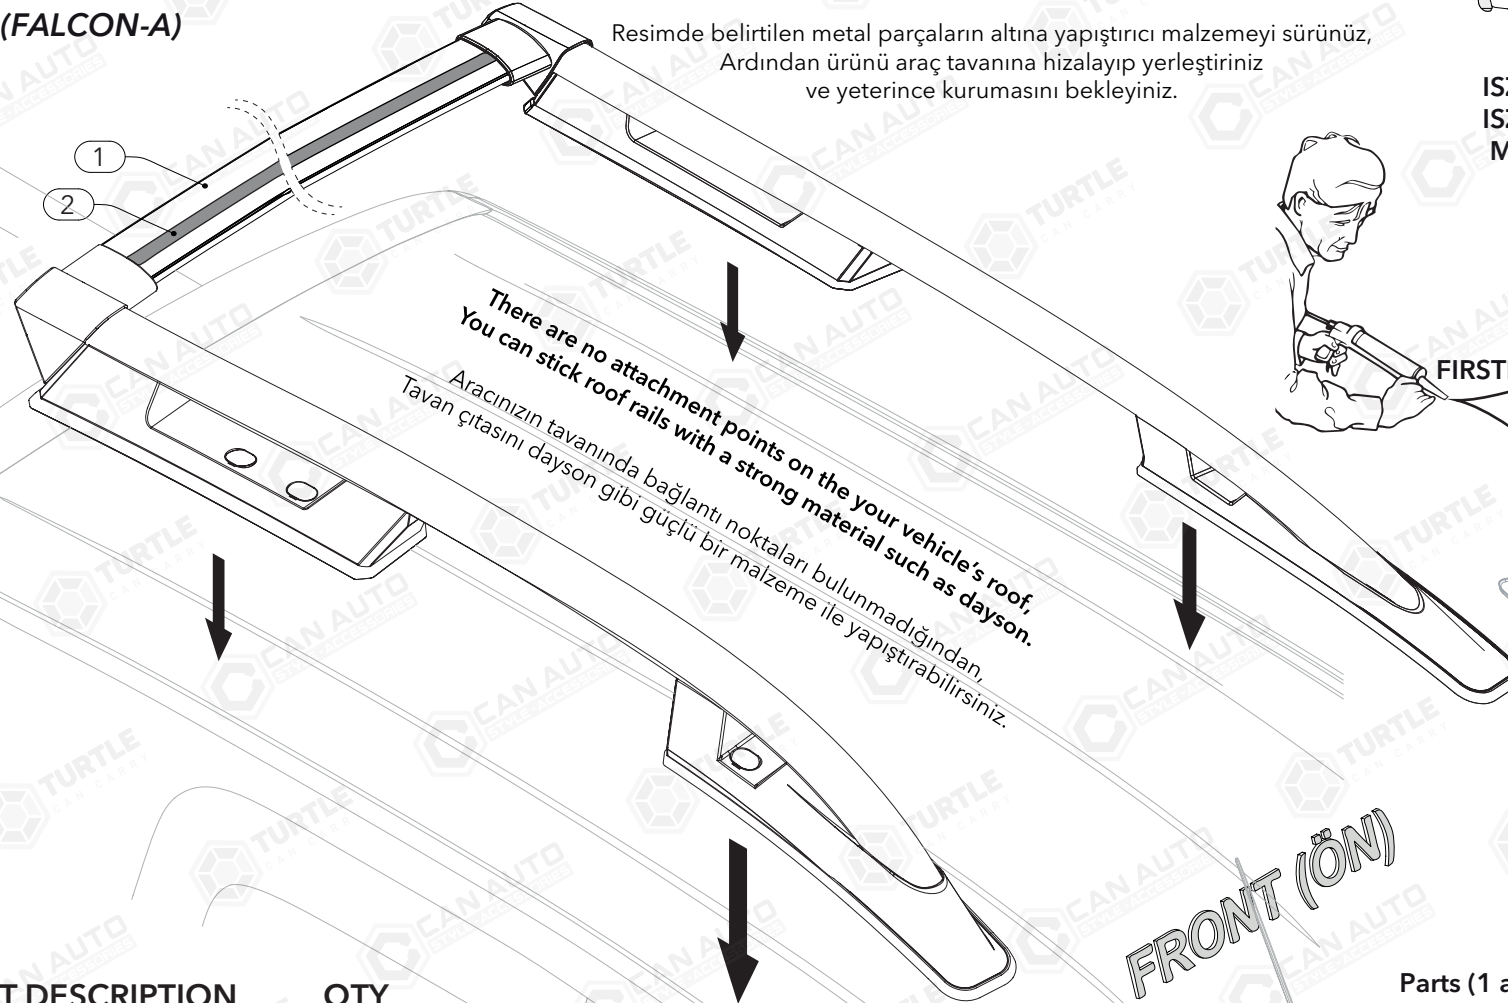

FRONT (ÖN)

NO	PART DESCRIPTION	QTY
1	SPOILER PROFILE	1
2	PROFILE RUBBER	1

Parts (1 and 2) are only available
on the model with spoiler (Falcon-A)
1 ve 2 numaralı parçalar
rüzgarlıklı modelde mevcuttur (Falcon-A)