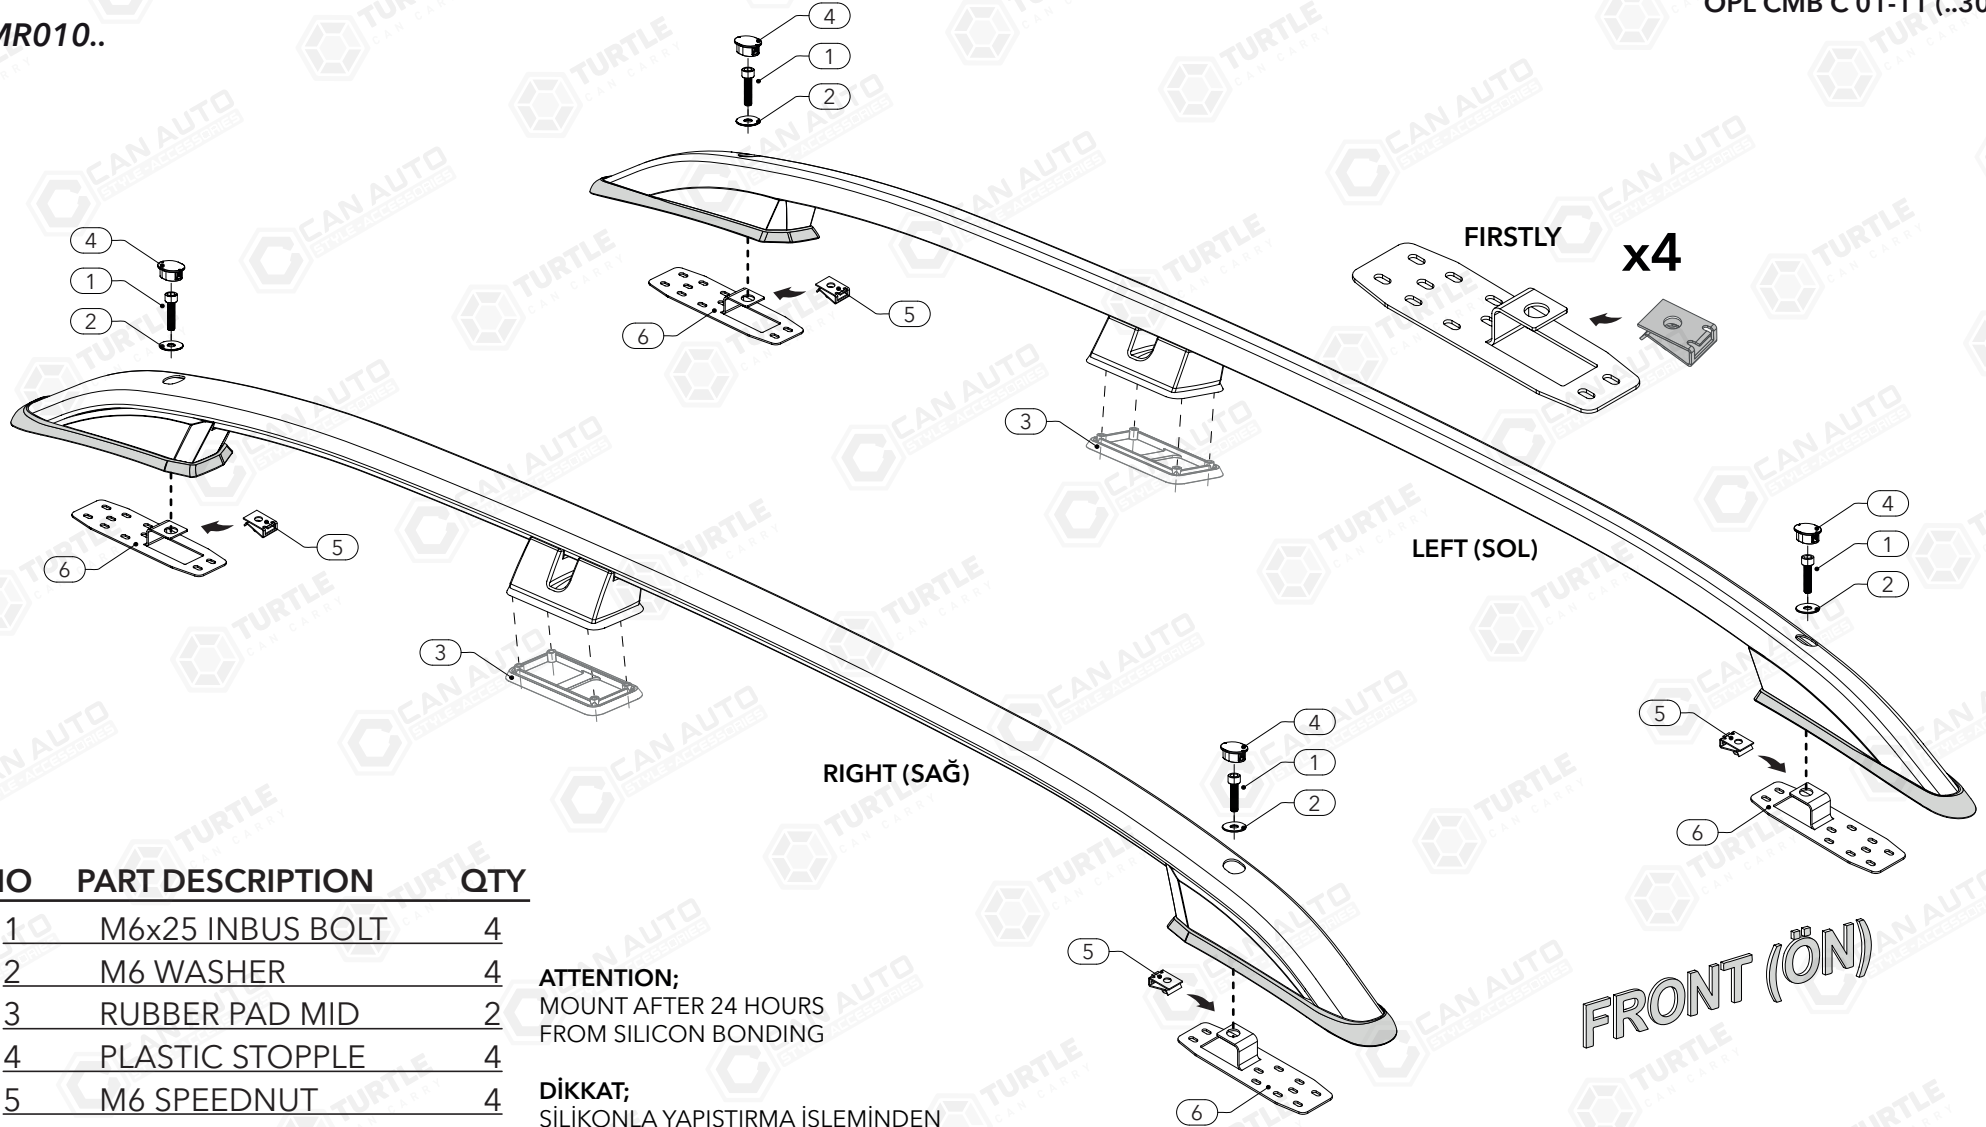

## FIRST TIME INSTALLATION

- \* REMOVE PARTS FROM INSIDE THE PACKAGE AND CHECK THEM ALL
- \* CONTACT YOUR DEALER IF ANY PART IS MISSING OR DAMAGED
- \* USE THE EQUIPMENT SPECIFIED FOR INSTALLATION

## ROOF RAIL CROWN

MR010..

SYNG KRND (C200) 10-19 (...39)  
OPL CMB C 01-11 (...30)

NO	PART DESCRIPTION	QTY
1	M6x25 INBUS BOLT	4
2	M6 WASHER	4
3	RUBBER PAD MID	2
4	PLASTIC STOPPLE	4
5	M6 SPEEDNUT	4
6	ROOF BRACKET	4

**ATTENTION;**  
MOUNT AFTER 24 HOURS  
FROM SILICON BONDING

**DİKKAT;**  
SİLİKONLA YAPIŞTIRMA İŞLEMİNDEN  
24 SAAT SONRA MONTAJ YAPINIZ