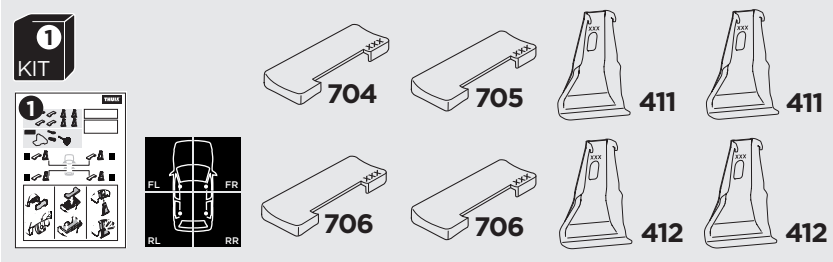

1

Kit 145227

SUZUKI Ertiga, 5-dr MPV, 19-

ISO 11154-E

THULE WingBar Evo	THULE WingBar Edge	THULE WingBar	THULE SquareBar Evo	Evo X (scale)	Edge X (scale)
SUZUKI Ertiga, 5-dr MPV, 19-				44,5	H

THULE ProBar Evo	THULE SlideBar Evo	X (mm/inch)		
SUZUKI Ertiga, 5-dr MPV, 19-		1096 mm / 43 1/8"		

THULE WingBar Evo	THULE WingBar Edge	THULE WingBar	THULE SquareBar Evo	Evo Y (scale)	Edge Y (scale)
SUZUKI Ertiga, 5-dr MPV, 19-				37,0	E

THULE ProBar Evo	THULE SlideBar Evo	Y (mm/inch)		
SUZUKI Ertiga, 5-dr MPV, 19-		1021 mm / 40 1/4"		

	W (mm/inch)	Z (mm/inch)
SUZUKI Ertiga, 5-dr MPV, 19-	700 mm / 27 1/2"	610 mm / 24"