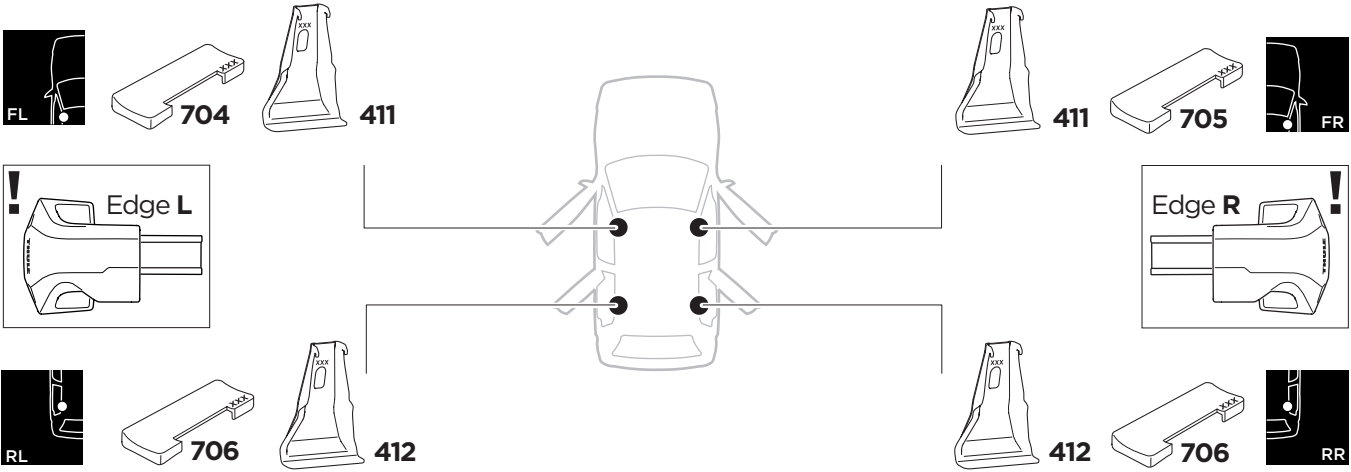

1

Kit 145227

SUZUKI Ertiga, 5-dr MPV, 19-

ISO 11154-E

THULE WingBar Evo	THULE WingBar Edge	THULE WingBar	THULE SquareBar Evo	Evo X (scale)	Edge X (scale)
SUZUKI Ertiga, 5-dr MPV, 19-				44,5	H

THULE ProBar Evo	THULE SlideBar Evo	X (mm/inch)		
SUZUKI Ertiga, 5-dr MPV, 19-		1096 mm / 43 1/8"		

THULE WingBar Evo	THULE WingBar Edge	THULE WingBar	THULE SquareBar Evo	Evo Y (scale)	Edge Y (scale)
SUZUKI Ertiga, 5-dr MPV, 19-				37,0	E

THULE ProBar Evo	THULE SlideBar Evo	Y (mm/inch)		
SUZUKI Ertiga, 5-dr MPV, 19-		1021 mm / 40 1/4"		

	W (mm/inch)	Z (mm/inch)
SUZUKI Ertiga, 5-dr MPV, 19-	700 mm / 27 1/2"	610 mm / 24"